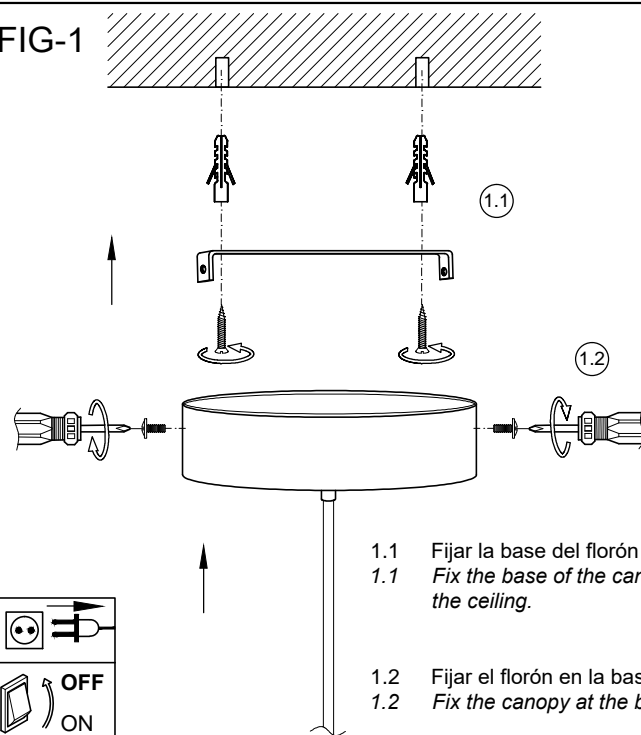

Do not use the product near water or in damp place, and never spray any liquid onto the product.

BOW 31130-

FIG-1

FIG-2

Para tensar el cable, presione el escañacables y luego desplácelo.

To adjust the height, press on the gripblock and then move it.

FIG-3

Enchufar la luminaria a la corriente (110-240V).
Plug the luminaire into the current (110-240V).

Puede regular la potencia del flujo de luz con el dimmer.
You can regulate the power of the light flow with the dimmer.