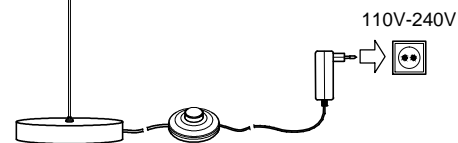

Do not use the product near water or in damp place, and never spray any liquid onto the product.

BOW 31130-

FIG-1

FIG-2

Para tensar el cable, presione el escañacables y luego desplácelo.

To adjust the height, press on the gripblock and then move it.

FIG-3

Enchufar la luminaria a la corriente (110-240V).
Plug the luminaire into the current (110-240V).

Puede regular la potencia del flujo de luz con el dimmer.
You can regulate the power of the light flow with the dimmer.