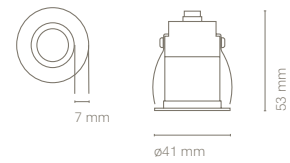

Tolva Mini

Technical information / Información técnica:

Index Protection / Índice de protección:	IP44 (IP20 superior)
Driver:	Included / Incluido
CRI:	>90
Temperature / Temperatura:	2700K/3000K/4000K
Step McAdam:	3-SDCM
UGR:	<13
Lifetime / Tiempo de vida:	50.000h
Technology / Tecnología:	LED
Guarantee / Garantía:	5 years / 5 años
Class / Clase:	II
Voltage / Voltaje:	230V
Flicker:	Flicker free
Cut-out:	Ø37mm

Tolva Mini
00150-

Model:

	Colour	CRI/Temp.	Angle	Led	Dimming
00150-	0 White	H 927	0 8°	0 180lm/3W	- On-Off
	1 Black	E 930	1 12°		N Dali no push
	(*)	F 940	3 36°		

(*) Special front ring colours (in paint) on request, minimum 10 units.