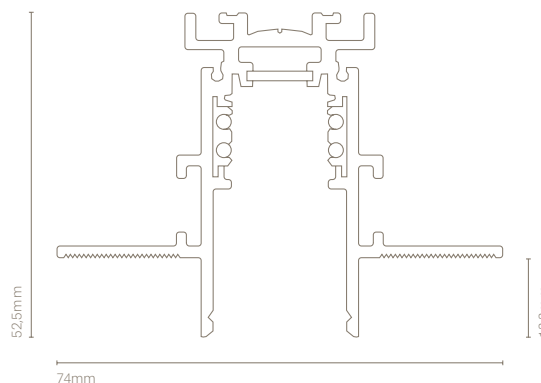

### Model:

#### Surface mounted magnetic track

25901-1	Magnetic surface mounted	15A	100 cm	Black
25902-1	Magnetic surface mounted	15A	200 cm	Black
25903-1	Magnetic surface mounted	15A	300 cm	Black
25951	Suspension Kit			
25952	Joint			
25953	"L" connector not electrified			

#### Trimless embedded magnetic track

25911-1	Embedded magnetic track	15A	100 cm	Black
25912-1	Embedded magnetic track	15A	200 cm	Black
25913-1	Embedded magnetic track	15A	300 cm	Black
25954	Joint			