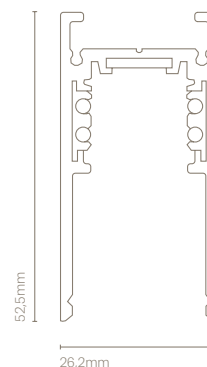

#### Trimless embedded magnetic track

25911-1	Embedded magnetic track	15A	100 cm	Black
25912-1	Embedded magnetic track	15A	200 cm	Black
25913-1	Embedded magnetic track	15A	300 cm	Black
25954	Joint			