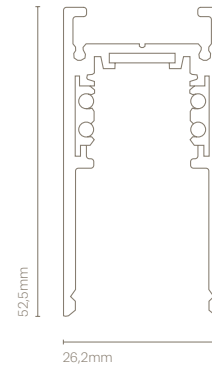

### Model:

Surface mounted  
 magnetic track

		Colour
25901E-	48V Track Surface Mounted / 15A / 100cm	0 White
25902E-	48V Track Surface Mounted / 15A / 200cm	1 Black
25903E-	48V Track Surface Mounted / 15A / 300cm	
25969-	Rigid Suspension Kit	
25953-	"L" connector not electrified	
25967-	Quick-Fixing Clip	
25955-	End cap with hole	
25956-	End cap without hole	
25951-	Suspension Kit (1,50m -1 uds)	
25952-	Mechanical lineal joint	
25957E-	Power supply (End Feed)	
25958E-	Electrified lineal joint	
25959E-	Electrified "L" joint	
25960E-	Electrified flexible joint	