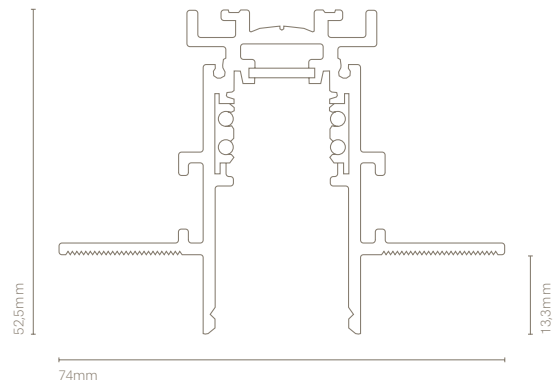

### Model:

Surface mounted  
 magnetic track

		Colour
25901E-	48V Track Surface Mounted / 15A / 100cm	0 White
25902E-	48V Track Surface Mounted / 15A / 200cm	1 Black
25903E-	48V Track Surface Mounted / 15A / 300cm	
25969-	Rigid Suspension Kit	
25953-	"L" connector not electrified	
25967-	Quick-Fixing Clip	
25955-	End cap with hole	
25956-	End cap without hole	
25951-	Suspension Kit (1,50m -1 uds)	
25952-	Mechanical lineal joint	
25957E-	Power supply (End Feed)	
25958E-	Electrified lineal joint	
25959E-	Electrified "L" joint	
25960E-	Electrified flexible joint	

Trimless embedded  
 magnetic track

		Colour
25911E-	48V Track Embedded / 15A / 100cm	1 Black
25912E-	48V Track Embedded / 15A / 200cm	
25913E-	48V Track Embedded / 15A / 300cm	
25954-	Mechanical lineal joint	
25963-	Ceiling fixing support	
25964-	Quick-Fixing Clip for M6 tensor	