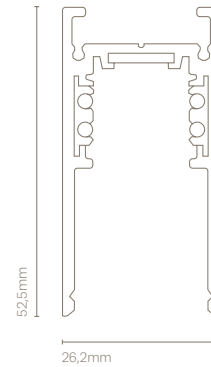

48V Track

Technical information / Información técnica:

Dimming / Regulación	Dali
Voltage / Voltaje:	48V

Model:

Surface mounted magnetic track

25901E	Magnetic surface mounted	15A	100 cm	Black
25902E	Magnetic surface mounted	15A	200 cm	Black
25903E	Magnetic surface mounted	15A	300 cm	Black
25951	Suspension Kit			
25952	Joint			
25953	"L" connector not electrified