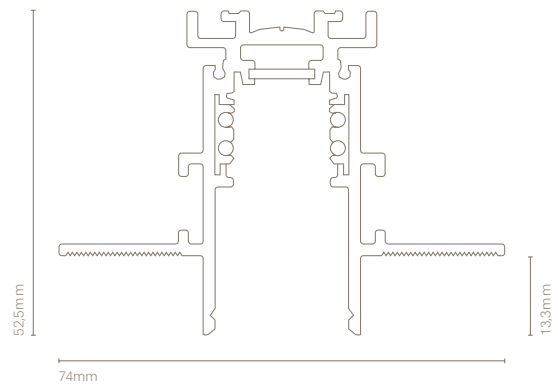

## Model:

### Surface mounted magnetic track

25901E	Magnetic surface mounted	15A	100 cm	Black
25902E	Magnetic surface mounted	15A	200 cm	Black
25903E	Magnetic surface mounted	15A	300 cm	Black
25951	Suspension Kit			
25952	Joint			
25953	"L" connector not electrified			

### Trimless embedded magnetic track

25911E	Embedded magnetic track	15A	100 cm	Black
25912E	Embedded magnetic track	15A	200 cm	Black
25913E	Embedded magnetic track	15A	300 cm	Black
25954-	Joint			