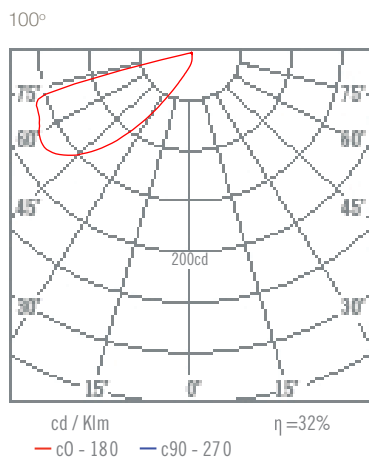

Pre installation box included :
24500- (LxAxF) 195x145x80mm

24500-

Model:

24500-	COLOUR	CRI/TEMP.	ANGLE	LED
●	Y Anthracite	C 830	9 100°	1 1000lm / 10W
○	0 White*	N 840		

Installation dimensions 176x130mm

* Delivery in 2-5 weeks