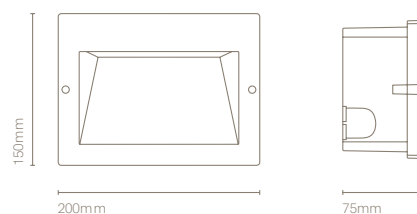

Pre installation box included :
24500- (LxAxF) 195x145x80mm

24500-

Model:

24500-	COLOUR	CRI/TEMP.	ANGLE	LED
●	Y Anthracite	C 830	9 100°	1 1000lm / 10W
○	0 White*	N 840		

Installation dimensions 176x130mm

* Delivery in 2-5 weeks