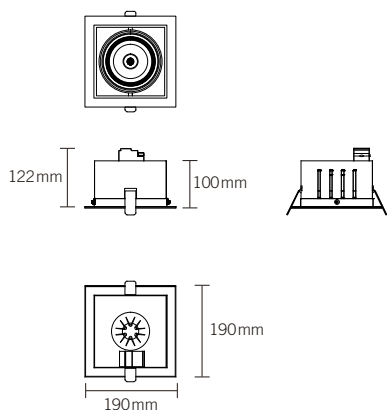

NEXIA KARDAN_L

Recessed Downlight multisystem for one, two or three elements for LED luminaire in aluminum.

02431 -		Colour	CRI / Temp.	Angle	Led	Dimming	Class			
0	White	H	927	1	10°	0	1800 lm / 19 W	-	No dimming	II
1	Black	E	930	4	40°	D			Dali	
2	Grey	F	940							

1895 g	170x170 mm	45°	1	IP 20	CRI ≥ 90	2-SDCM	40.000 h	230 V	DRIVER <5%	LED	
--------	------------	-----	---	-------	----------	--------	----------	-------	------------	-----	--

DESCRIPTION

KARDAN is a system that allows the combination of different types of LED COB lights with the same aesthetics. These lights are integrated into aluminum multisystem, for one, two or three elements.

INSTALLATION

Square embedding 170x170mm.

QUALITY CERTIFICATES :