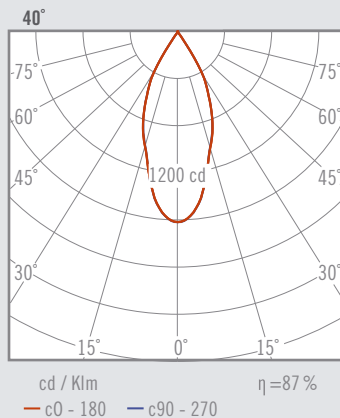

INSTALLATION

Square embedding 170x170mm.

QUALITY CERTIFICATES :