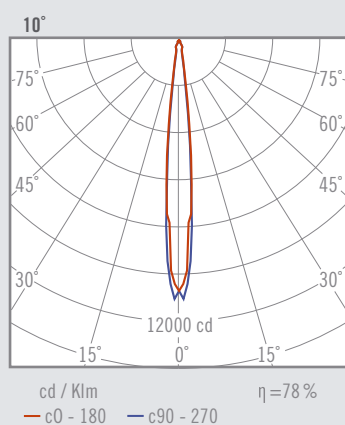

INSTALLATION

Square embedding 170x170mm.

QUALITY CERTIFICATES :