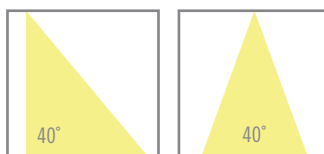

QUALITY CERTIFICATES :