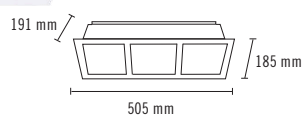

#### 02381 - STEEL HOUSING - 1 ELEMENT

Colour

- 0 White
- 1 Black
- 2 Grey

1200 g 170x170 mm 1

#### 02382 - STEEL HOUSING - 2 ELEMENTS

Colour

- 0 White
- 1 Black
- 2 Grey

1600 g 330x170 mm 1