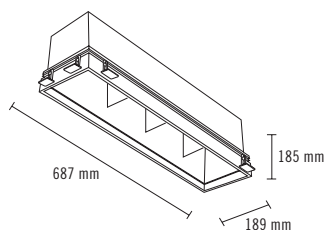

02394 - TRIMLESS MULTISYSTEM - 4 ELEMENTS

Colour

2 Grey

4900 g 193x690 mm 1

QUALITY CERTIFICATES: