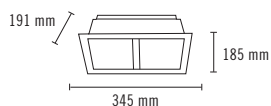

#### 02381 - STEEL HOUSING - 1 ELEMENT

Colour

- 0 White
- 1 Black
- 2 Grey

1200 g 170x170 mm 1