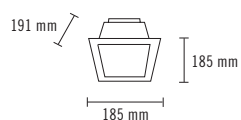

02381 - STEEL HOUSING - 1 ELEMENT

Colour

- 0 White
- 1 Black
- 2 Grey

1200 g 170x170 mm 1