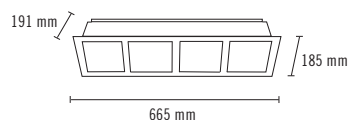

#### 02381 - STEEL HOUSING - 1 ELEMENT

Colour

- 0 White
- 1 Black
- 2 Grey

1200 g 170x170 mm 1

#### 02382 - STEEL HOUSING - 2 ELEMENTS

Colour

- 0 White
- 1 Black
- 2 Grey

1600 g 330x170 mm 1

#### 02383 - STEEL HOUSING - 3 ELEMENTS

Colour

- 0 White
- 1 Black
- 2 Grey

2200 g 490x170 mm 1