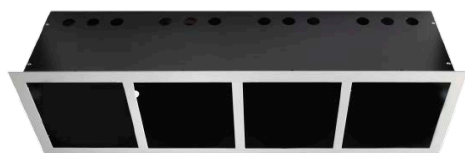

02384 - STEEL HOUSING - 4 ELEMENTS

Colour

- 0 White
- 1 Black
- 2 Grey

2600 g 650x170 mm 1

QUALITY CERTIFICATES: