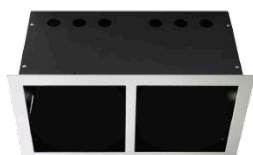

NEXIA

ACCESSORIES

KARDAN_M

Steel recessed multisystem of downlights from one to four elements.

02381 - STEEL HOUSING - 1 ELEMENT

Colour

- 0 White
- 1 Black
- 2 Grey

 1200 g  170x170 mm  1