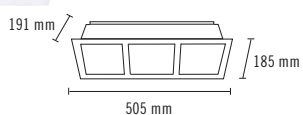

02382 - STEEL HOUSING - 2 ELEMENTS

Colour

- 0 White
- 1 Black
- 2 Grey

 1600 g  330x170 mm  1

02383 - STEEL HOUSING - 3 ELEMENTS

Colour

- 0 White
- 1 Black
- 2 Grey

 2200 g  490x170 mm  1

02384 - STEEL HOUSING - 4 ELEMENTS

Colour

- 0 White
- 1 Black
- 2 Grey

 2600 g  650x170 mm  1