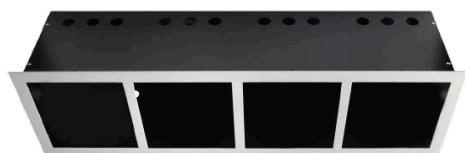

02382 - STEEL HOUSING - 2 ELEMENTS

Colour

- 0 White
- 1 Black
- 2 Grey

 1600 g  330x170 mm  1

02383 - STEEL HOUSING - 3 ELEMENTS

Colour

- 0 White
- 1 Black
- 2 Grey

 2200 g  490x170 mm  1

02384 - STEEL HOUSING - 4 ELEMENTS

Colour

- 0 White
- 1 Black
- 2 Grey

 2600 g  650x170 mm  1