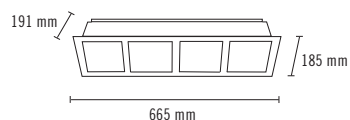

02382 - STEEL HOUSING - 2 ELEMENTS

Colour

- 0 White
- 1 Black
- 2 Grey

 1600 g  330x170 mm  1

02383 - STEEL HOUSING - 3 ELEMENTS

Colour

- 0 White
- 1 Black
- 2 Grey

 2200 g  490x170 mm  1

02384 - STEEL HOUSING - 4 ELEMENTS

Colour

- 0 White
- 1 Black
- 2 Grey

 2600 g  650x170 mm  1