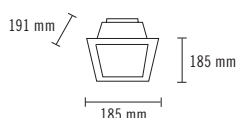

02381 - STEEL HOUSING - 1 ELEMENT

Colour

- 0 White
- 1 Black
- 2 Grey

1200 g 170x170 mm 1