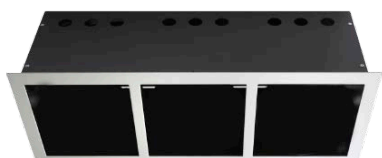

02382 - STEEL HOUSING - 2 ELEMENTS

Colour

- 0 White
- 1 Black
- 2 Grey

 1600 g  330x170 mm  1

02383 - STEEL HOUSING - 3 ELEMENTS

Colour

- 0 White
- 1 Black
- 2 Grey

 2200 g  490x170 mm  1