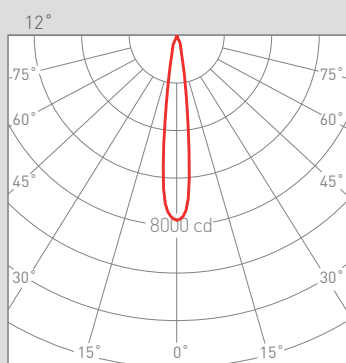

NEXIA

INFINITY TRIMLESS DOT

Aluminium extruded LED luminaire not framed for mounting to the ceiling.

16602-		INFINITY DOT DOWN				
Colour	CRI / Temp.	Angle	Led	Dimming	Class	
0 White	H 927	1 12°	1 1240lm/10W	- No Dimming	I	
1 Black	E 930	3 34°	3 2100lm/20W	D Dali		
2 Grey	F 940	4 48°				

392 g
 IP 20
 CRI=90
 50.000 h 230V
 DRIVER
 LED

DESCRIPTION

INFINITY creates completely customized spaces through continuous lines of lighting. It has been developed for those projects that use the three dimensions of a space. INFINITY is remarkable as a lighting system that does not limit the creativity of a lighting designer. UGR<19.

cd / Klum n = 85%
 - c0 - 180 - c90 - 270

cd / Klum n = 89%
 - c0 - 180 - c90 - 270

cd / Klum n = 88%
 - c0 - 180 - c90 - 270

QUALITY CERTIFICATES: