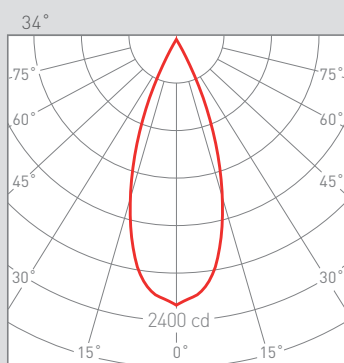

NEXIA

INFINITY TRIMLESS DOT

Aluminium extruded LED luminaire not framed for mounting to the ceiling.

16602-		INFINITY DOT DOWN				
Colour	CRI / Temp.	Angle	Led	Dimming	Class	
0 White	H 927	1 12°	1 1240lm/10W	- No Dimming	I	
1 Black	E 930	3 34°	3 2100lm/20W	D Dali		
2 Grey	F 940	4 48°				

392 g
 IP 20
 CRI=90
 50.000 h 230V
 DRIVER
 LED

DESCRIPTION

INFINITY creates completely customized spaces through continuous lines of lighting. It has been developed for those projects that use the three dimensions of a space. INFINITY is remarkable as a lighting system that does not limit the creativity of a lighting designer. UGR<19.

cd / Klum n = 85%
 - c0 - 180 - c90 - 270

cd / Klum n = 89%
 - c0 - 180 - c90 - 270

cd / Klum n = 88%
 - c0 - 180 - c90 - 270

QUALITY CERTIFICATES: