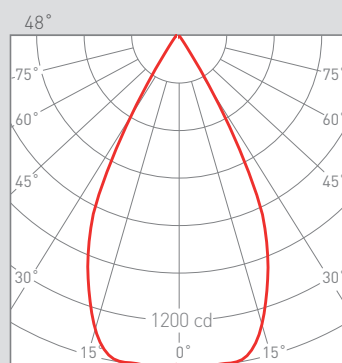

NEXIA

INFINITY TRIMLESS DOT

Aluminium extruded LED luminaire not framed for mounting to the ceiling.

16602-		INFINITY DOT DOWN				
Colour	CRI / Temp.	Angle	Led	Dimming	Class	
0 White	H 927	1 12°	1 1240lm/10W	- No Dimming	I	
1 Black	E 930	3 34°	3 2100lm/20W	D Dali		
2 Grey	F 940	4 48°				

392 g
 IP 20
 CRI=90
 50.000 h 230V
 DRIVER
 LED

DESCRIPTION

INFINITY creates completely customized spaces through continuous lines of lighting. It has been developed for those projects that use the three dimensions of a space. INFINITY is remarkable as a lighting system that does not limit the creativity of a lighting designer. UGR<19.

cd / Klum n = 85%
 - c0 - 180 - c90 - 270

cd / Klum n = 89%
 - c0 - 180 - c90 - 270

cd / Klum n = 88%
 - c0 - 180 - c90 - 270

QUALITY CERTIFICATES: