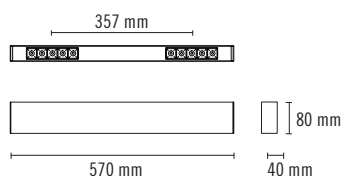

NEXIA

INFINITY TRIMLESS DOT

Aluminium extruded LED luminaire not framed for mounting to the ceiling.

16602-		INFINITY DOT DOWN				
Colour	CRI / Temp.	Angle	Led	Dimming	Class	
0 White	H 927	1 12°	1 1240lm/10W	- No Dimming	I	
1 Black	E 930	3 34°	3 2100lm/20W	D Dali		
2 Grey	F 940	4 48°				

392 g
 IP 20
 CRI=90
 50.000 h 230V
 DRIVER
 LED

DESCRIPTION

INFINITY creates completely customized spaces through continuous lines of lighting. It has been developed for those projects that use the three dimensions of a space. INFINITY is remarkable as a lighting system that does not limit the creativity of a lighting designer. UGR<19.

cd / Klum n = 85%
 - c0 - 180 - c90 - 270

cd / Klum n = 89%
 - c0 - 180 - c90 - 270

cd / Klum n = 88%
 - c0 - 180 - c90 - 270

QUALITY CERTIFICATES: