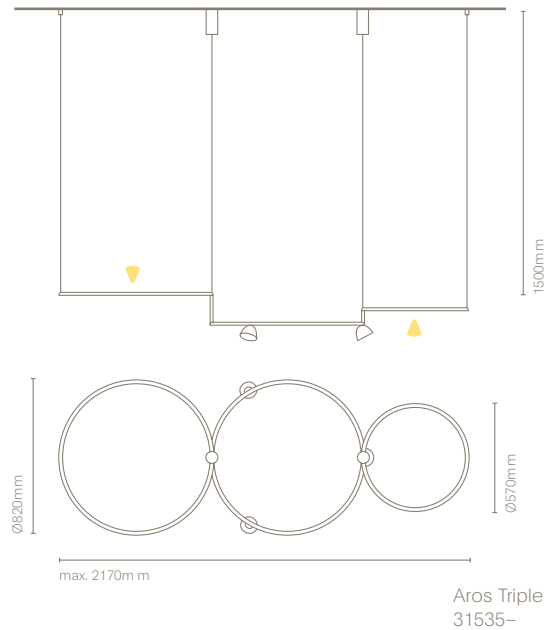

Model:

31535-	COLOUR	CRI/TEMP.	LED
1	Black	C 830	3 6830+1860lm/61+22W

Collection:

Quality certificates: