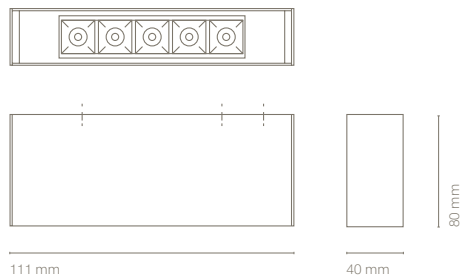

Dot S Down
16651-

Model:

	Colour	CRI/Temp.	Angle	Led	Dimming
01651-	0 White	H 927	1 12°	0 620 lm / 5W	On-Off
	1 Black	E 930	3 34°	1 1050 lm / 10W	N Dali no-push
	2 Grey	F 940	4 48°		

Quality certificates: