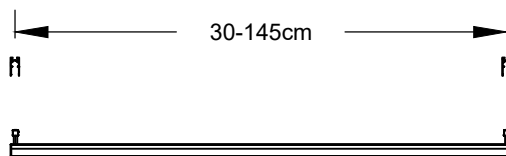

Instrucciones importantes de seguridad / Important Safety Instruction:

Nexia

Culture x light

NEXIA ILUMINACIÓN S.L.
Polígono Industrial Can Carner
C/ Priorat, 14-20, 08211 Castellar del Vallès
Barcelona, SPAIN
Tel. +34 93 715 47 12
info@nexia.es www.nexia.es

1

Aviso de seguridad / Safety warning:

No utilice adaptadores de corriente continua o alterna ni componentes con un voltaje superior a 48V.

Do not use DC or AC power adaptors and components with a voltage greater than 48V.

No use pegamento con disolvente, aceite o detergente para limpiar los componentes.

Do not use any solvent glue, oil or detergent to contact the components.

2

3

4

5