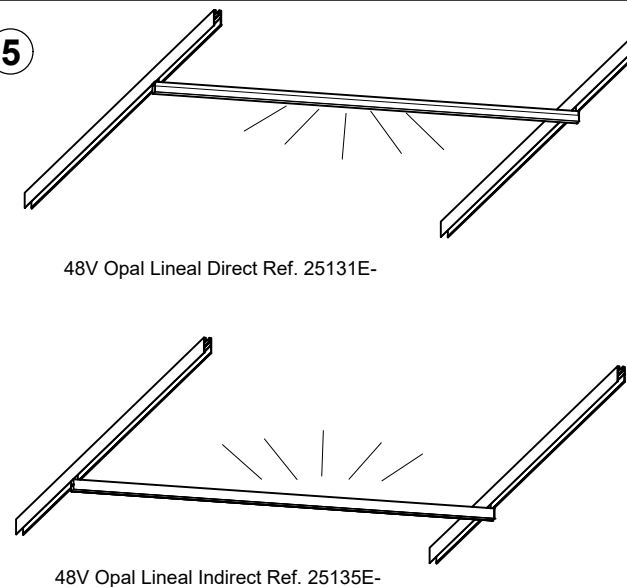

Adaptador de carril móvil.
Moving track adapter.

3

4

Bloquear fijación girando 90° la pieza.
Block fixing by turning the piece 90°.

5

48V Opal Lineal Direct Ref. 25131E-

48V Opal Lineal Indirect Ref. 25135E-