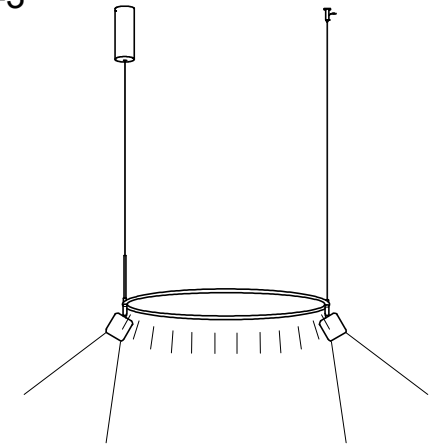

*In some cases, very low shipping temperatures can cause the silicone diffuser to arrive slightly separated. In these cases, proceed according to the image:*

**FIG-1**

**FIG-2**

Para alinear la luminaria, presione el cilindro del embrague y luego desplace el cable.

*To align the luminaire, press down on the griplock cylinder and then move the cable.*

**FIG-3**

**Nexia**  
Culture x light

**NEXIA ILUMINACIÓN S.L.**  
Polígono Industrial Can Carner  
C/ Priorat, 14-20  
08211 Castellar del Vallès  
Barcelona, SPAIN  
Tel. +34 93 715 47 12  
info@nexia.es www.nexia.es