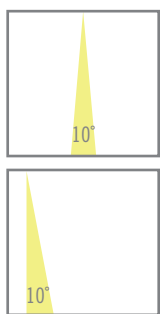

QUALITY CERTIFICATES :