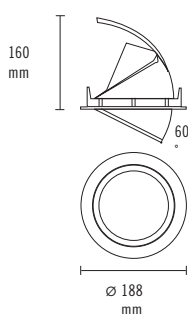

NEXIA PULL OUT

Downlight LED aluminum tilting and swiveling with injection anodized and high purity reflector.

03330 -		Colour	CRI / Temp.	Angle	Led	Dimming	Class
0	White	G	827	1 10°	2 1500 lm / 12 W	D Dali	II
1	Black	C	830	2 20°	3 2000 lm / 18 W	B Bluetooth	
2	Grey	N	840	3 40°	4 3000 lm / 25 W		
		H	927	7 70°	5 4000 lm / 35 W		
		E	930		6 5000 lm / 40 W*		
		F	940				

1140 g	175 mm	355°	1	IP 20	CRI=80/90	2-SDCM	230V	DRIVER <5%	60°	LED
--------	--------	------	---	-------	-----------	--------	------	------------	-----	-----

*Only available for colour temperature 830 and 840.