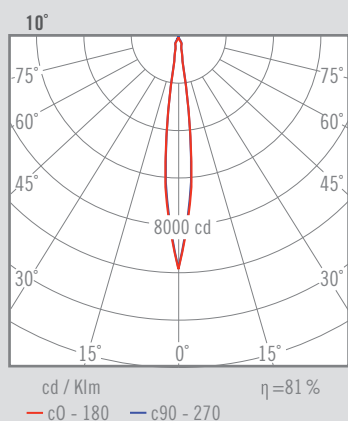

INSTALLATION

Spring system for all kind of ceilings from 3mm to 30mm.

QUALITY CERTIFICATES :