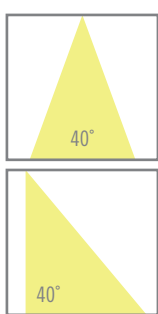

QUALITY CERTIFICATES :