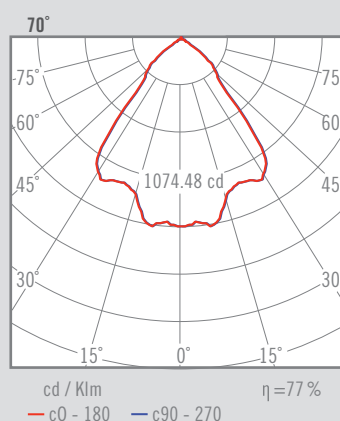

INSTALLATION

Spring system for all kind of ceilings from 3mm to 30mm.

QUALITY CERTIFICATES :