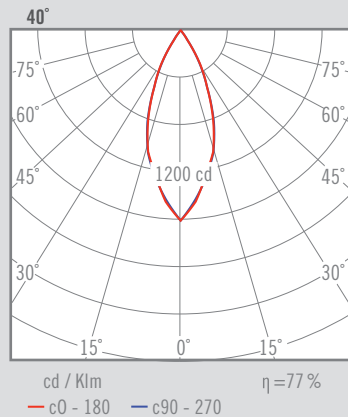

INSTALLATION

Spring system for all kind of ceilings from 3mm to 30mm.

QUALITY CERTIFICATES :