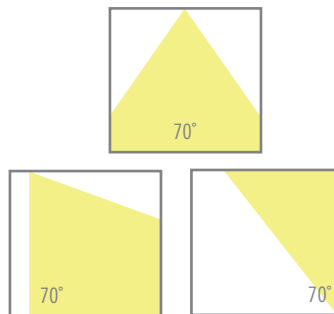

QUALITY CERTIFICATES :