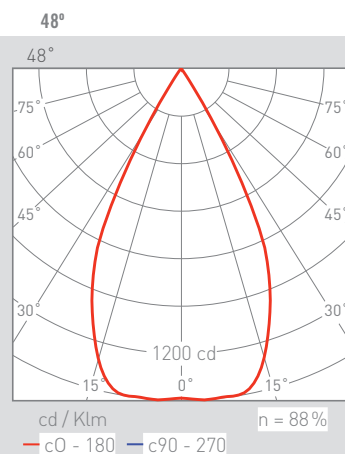

260 g	154x55 mm	30°	1 20	CRI=90	50.000 h	230 V	DRIVER	LED

DESCRIPTION

Small recessed high output fixture, which allows to achieve a minimum impact in your projects.
BOXET provides you the best light output for projects that require a high visual comfort.

UGR <13

INSTALLATION

Modular recessed downlight with a diameter of 154x55mm.

QUALITY CERTIFICATES: