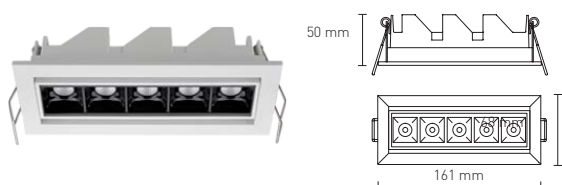

NEXIA

BOXET ADJUSTABLE

Modular recessed downlight with
UGR<13. Available in five and ten
modules.

19205 -		BOXET ADJUSTABLE 10W						
Colour	CRI / Temp.	Angle	Led	Dimming	Class			
0 White	E 930	1 12°	1 1050 lm / 10 W	D Dali	II			
1 Black	F 940	3 34°						
		4 48°						

260 g	154x55 mm	30°	1 20	CRI=90	50.000 h	230 V	DRIVER	LED

DESCRIPTION

Small recessed high output fixture, which allows to achieve a minimum impact in your projects.
BOXET provides you the best light output for projects that require a high visual comfort.

UGR <13

INSTALLATION

Modular recessed downlight with a diameter of 154x55mm.

QUALITY CERTIFICATES: