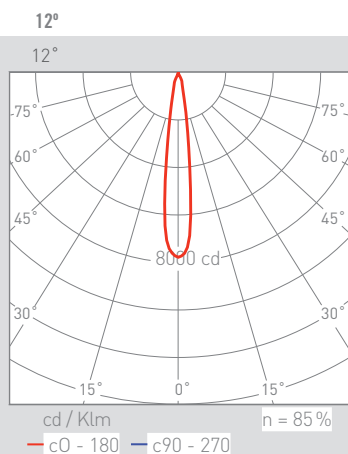

QUALITY CERTIFICATES: