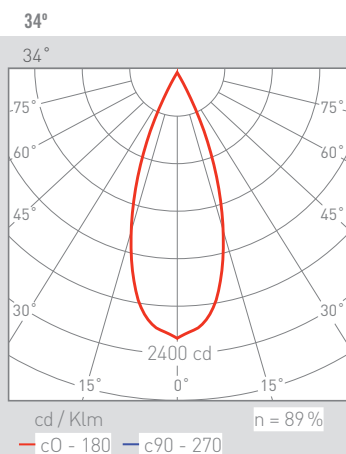

260 g	154x55 mm	30°	1 20	CRI=90	50.000 h	230 V	DRIVER	LED

DESCRIPTION

Small recessed high output fixture, which allows to achieve a minimum impact in your projects.
BOXET provides you the best light output for projects that require a high visual comfort.

UGR <13

INSTALLATION

Modular recessed downlight with a diameter of 154x55mm.

QUALITY CERTIFICATES: