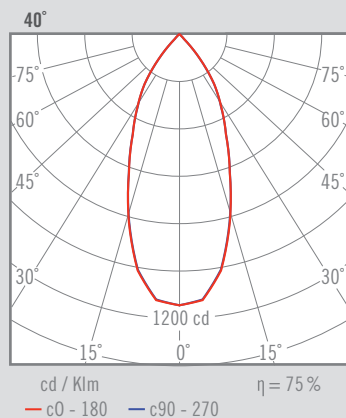

NEXIA PLATINUM_DOWN

LED luminaire in aluminum attached to the ceiling.

08396 -									
Colour	CRI / Temp.	Angle	Led	Application	Class				
0 White	H 927	2 20°	0 760 lm / 6 W	T Ceiling	I				
1 Black	E 930	4 40°							
2 Grey	F 940	6 60°							
A Copper									
D Gold									
G Graphite									

345 g
20°
IP 20
CRI=90
3-SDCM
50.000 h
230 V
DRIVER
LED

DESCRIPTION

Surface lighting made in aluminum with the latest technology led, for ceiling or with a suspension kit. Driver enclosed

INSTALLATION

Easy installation, it can work directly to the ceiling or in suspension with a suspension kit. The fixing to the ceiling is made just with some staples without any tool required.

ACCESORIES

15031 - HONEYCOMB MODULE 6 / 9 W

15032 - HONEYCOMB MODULE 13 W

ELECTROLYTIC · ELECTROLÍTICO

■ A Cooper · Cobre
■ D Gold · Oro
■ G Graphite · Grafito

QUALITY CERTIFICATES :