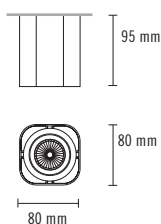

# NEXIA PLATINUM\_DOWN

LED luminaire in aluminum attached to the ceiling.

08396 -									
Colour	CRI / Temp.	Angle	Led	Application	Class				
0 White	H 927	2 20°	0 760 lm / 6 W	T Ceiling	I				
1 Black	E 930	4 40°							
2 Grey	F 940	6 60°							
A Copper									
D Gold									
G Graphite									

345 g
 20°
 IP 20
 CRI=90
 3-SDCM
 50.000 h
 230 V
 DRIVER
 LED