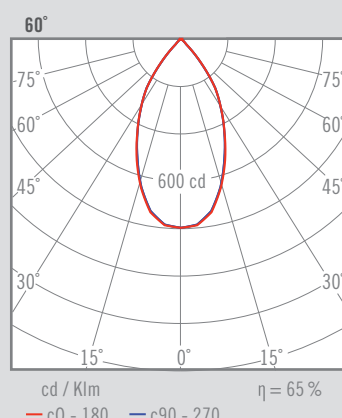

NEXIA PLATINUM_DOWN

LED luminaire in aluminum attached to the ceiling.

08396 -									
Colour	CRI / Temp.	Angle	Led	Application	Class				
0 White	H 927	2 20°	0 760 lm / 6 W	T Ceiling	I				
1 Black	E 930	4 40°							
2 Grey	F 940	6 60°							
A Copper									
D Gold									
G Graphite									

345 g
20°
IP 20
CRI=90
3-SDCM
50.000 h
230 V
DRIVER
LED

DESCRIPTION

Surface lighting made in aluminum with the latest technology led, for ceiling or with a suspension kit. Driver enclosed

INSTALLATION

Easy installation, it can work directly to the ceiling or in suspension with a suspension kit. The fixing to the ceiling is made just with some staples without any tool required.

ACCESORIES

15031 - HONEYCOMB MODULE 6 / 9 W

15032 - HONEYCOMB MODULE 13 W

ELECTROLYTIC · ELECTROLÍTICO

■ A Cooper · Cobre
■ D Gold · Oro
■ G Graphite · Grafito

QUALITY CERTIFICATES :