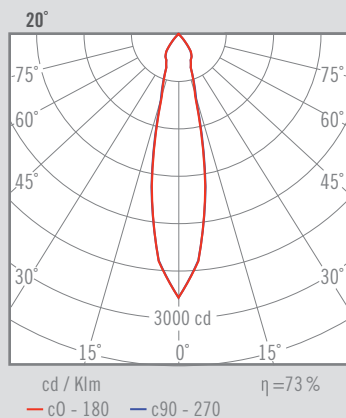

NEXIA PLATINUM_DOWN

LED luminaire in aluminum attached to the ceiling.

08396 -									
Colour	CRI / Temp.	Angle	Led	Application	Class				
0 White	H 927	2 20°	0 760 lm / 6 W	T Ceiling	I				
1 Black	E 930	4 40°							
2 Grey	F 940	6 60°							
A Copper									
D Gold									
G Graphite									

345 g
20°
IP 20
CRI=90
3-SDCM
50.000 h
230 V
DRIVER
LED

DESCRIPTION

Surface lighting made in aluminum with the latest technology led, for ceiling or with a suspension kit. Driver enclosed

INSTALLATION

Easy installation, it can work directly to the ceiling or in suspension with a suspension kit. The fixing to the ceiling is made just with some staples without any tool required.

ACCESORIES

15031 - HONEYCOMB MODULE 6 / 9 W

15032 - HONEYCOMB MODULE 13 W

ELECTROLYTIC · ELECTROLÍTICO

■ A Cooper · Cobre
■ D Gold · Oro
■ G Graphite · Grafito

QUALITY CERTIFICATES :