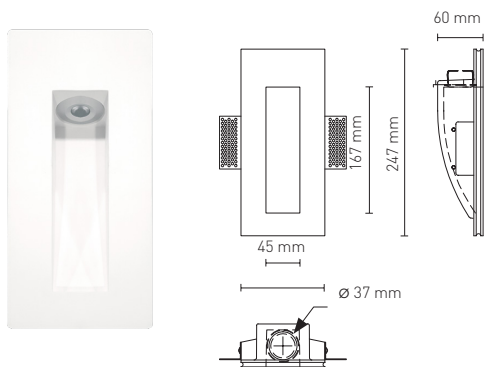

# NEXIA PLASTER

Decorative piece made of high density plaster.

12550 -	
Colour	
0	White
950 g	248x113mm
Supplied without lamp Compatible with LED modules 00363 - 00393 + driver 09226	

### LED Compatibilities:

00363 -	LUXEON LED WHITE				
	Colour	Angle	Led	Class	
	8	Aluminum	15°	700 mA / 3 W	III
35 g	35 mm	1	43	LED	

00393 -	LUXEON LED WARM WHITE				
	Colour	Angle	Led	Class	
	8	Aluminum	15°	700 mA / 3 W	III
35 g	35 mm	1	43	LED	30.000 h