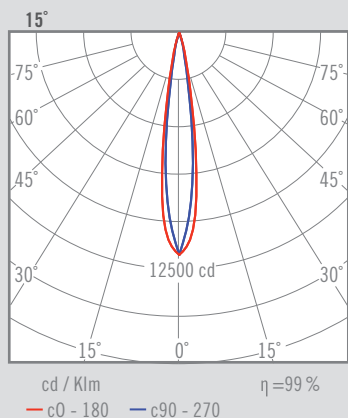

DRIVER Compatibilities:

09226 -	DRIVER LED / IP 20
	700 mA / 4 W
	100-277 V

QUALITY CERTIFICATES :