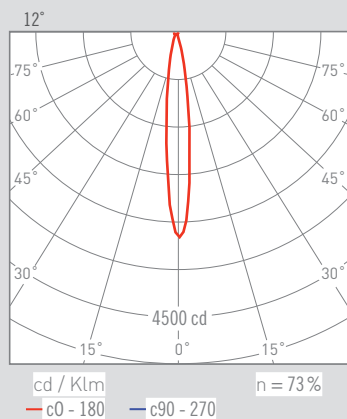

NEXIA CONFORT

LED wall recessed signaling fixture with aluminum frame.

15400 -	WARM WHITE LED 1,2 W (350 mA)	
	Colour	Class
	0 White	III
	1 Black	
	2 Grey	
200 g	77x77 mm	1 20
	IP	LED
		Opal glass Driver not included Frame for recess included

DESCRIPTION

Decorative LED wall lighting. Frame to do the embedding enclosed.

INSTALLATION

Square embedding 77 x 77 mm.

ACCESORIES FOR SIGNALING

15415 -	15416 -	15417 -
15418 -	15419 -	15420 -

QUALITY CERTIFICATES :