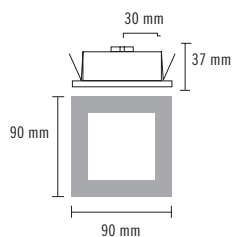

NEXIA CONFORT

LED wall recessed signaling fixture with aluminum frame.

15400 -	WARM WHITE LED 1,2 W (350 mA)	
	Colour	Class
	0 White	III
	1 Black	
	2 Grey	
200 g	77x77 mm	1 20
	IP	LED
		Opal glass Driver not included Frame for recess included

DESCRIPTION

Decorative LED wall lighting. Frame to do the embedding enclosed.

INSTALLATION

Square embedding 77 x 77 mm.

ACCESORIES FOR SIGNALING

15415 -	15416 -	15417 -
15418 -	15419 -	15420 -

QUALITY CERTIFICATES :