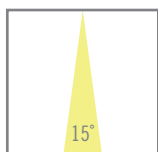

INSTALLATION

Easy installation to ceiling with a plaque with screws (screws not supplied)

ELECTROLYTIC · ELECTROLÍTICO ■ A Cooper · Cobre ■ D Gold · Oro ■ G Graphite · Grafito