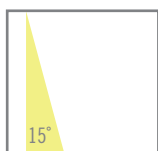

INSTALLATION

Easy installation to ceiling with a plaque with screws (screws not supplied)

ELECTROLYTIC · ELECTROLÍTICO ■ A Cooper · Cobre ■ D Gold · Oro ■ G Graphite · Grafito