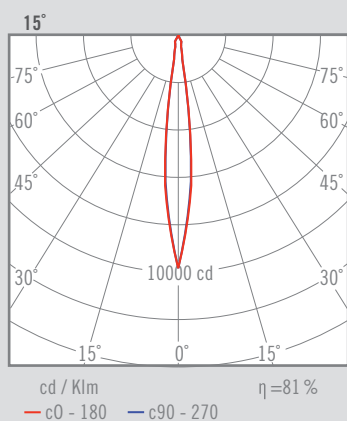

QUALITY CERTIFICATES :