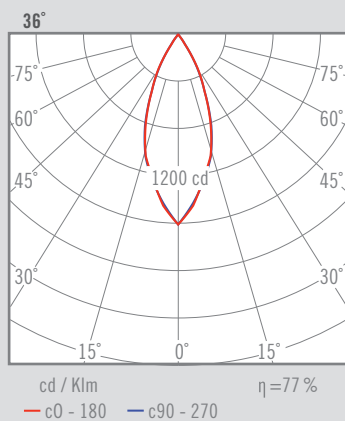

QUALITY CERTIFICATES :