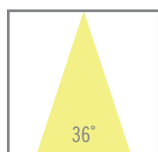

INSTALLATION

Easy installation to ceiling with a plaque with screws (screws not supplied)

ELECTROLYTIC · ELECTROLÍTICO ■ A Cooper · Cobre ■ D Gold · Oro ■ G Graphite · Grafito