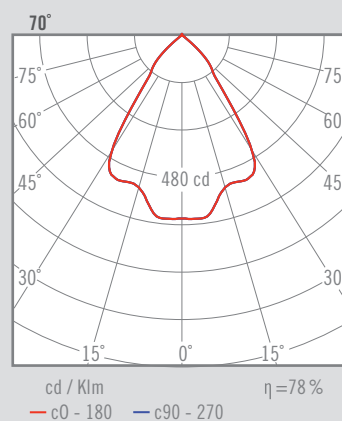

QUALITY CERTIFICATES :