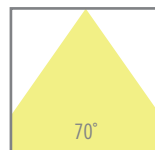

INSTALLATION

Easy installation to ceiling with a plaque with screws (screws not supplied)

ELECTROLYTIC · ELECTROLÍTICO ■ A Cooper · Cobre ■ D Gold · Oro ■ G Graphite · Grafito