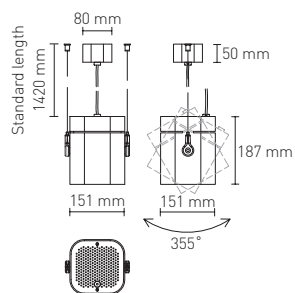

NEXIA BOX_AIR

Aluminum suspended LED
luminaire with independent tilting
in each module.

18101 -		BOX AIR 1 MODULE				
Colour	CRI / Temp.	Angle	Led	Dimming	Class	
0 White	G 827	1 15°	2 1500 lm / 12 W	D Dali	I	
1 Black	C 830	3 36°	3 2000 lm / 17,5 W			
2 Grey	N 840	7 70°	4 3000 lm / 25 W			
A Copper	H 927		5 4000 lm / 33 W			
D Gold	E 930					
G Graphite	F 940					

2200 g	1	IP 20	CRI=80/90	2-SDCM	50.000 h	230 V	DRIVER <5%	LED	
--------	---	-------	-----------	--------	----------	-------	------------	-----	--

Possibility to supply the suspension cable in different lengths under request.

DESCRIPTION

BOX family is a high-performance aluminum extrusion fixture that, with its lighting tools, is perfectly suited to the requirements of the customer.

INSTALLATION

Easy installation to ceiling with a plaque with screws (screws not supplied)