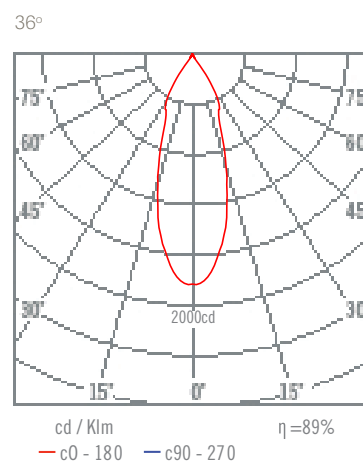

Model:

24020-

24020- *	COLOUR	CRI/TEMP.	ANGLE	LED
8	Aluminum	C 830	1 15°	0 450lm /3,4W
		N 840	2 24°	
			3 36°	

* Delivery in 2-5 weeks/ Entrega en 2-5 semanas

Quality certificates: