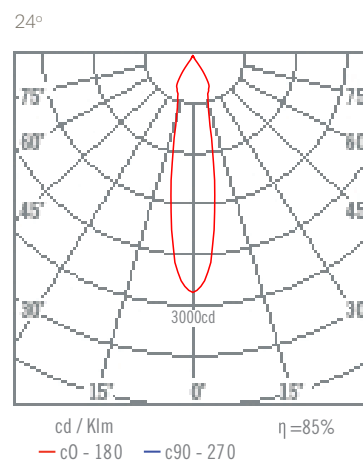

Model:

24020-

24020- *	COLOUR	CRI/TEMP.	ANGLE	LED
8	Aluminum	C 830	1 15°	0 450lm /3,4W
		N 840	2 24°	
			3 36°	

* Delivery in 2-5 weeks/ Entrega en 2-5 semanas

Quality certificates: