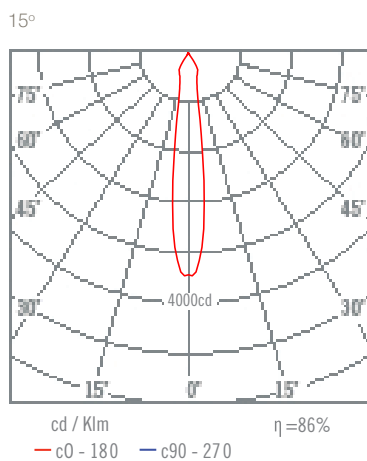

Model:

24020-

24020- *	COLOUR	CRI/TEMP.	ANGLE	LED
8	Aluminum	C 830	1 15°	0 450lm /3,4W
		N 840	2 24°	
			3 36°	

* Delivery in 2-5 weeks/ Entrega en 2-5 semanas

Quality certificates: