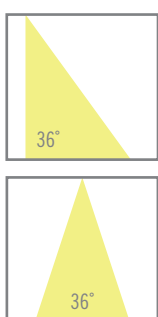

QUALITY CERTIFICATES :