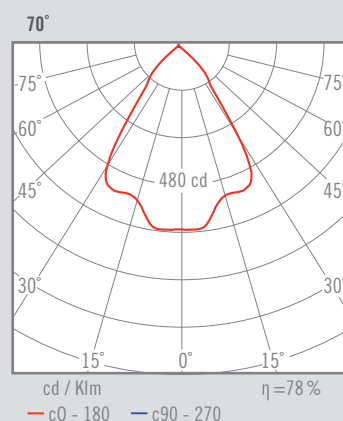

QUALITY CERTIFICATES :