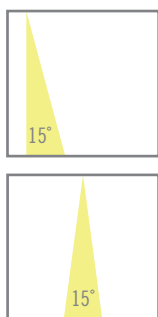

QUALITY CERTIFICATES :