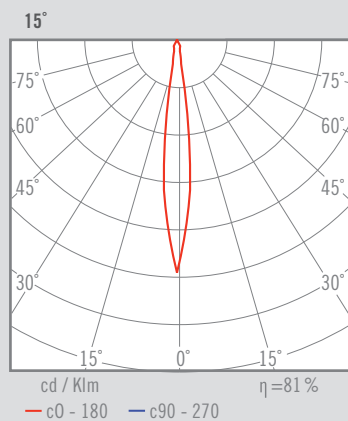

QUALITY CERTIFICATES :