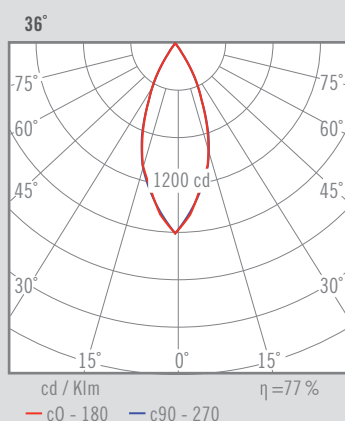

QUALITY CERTIFICATES :