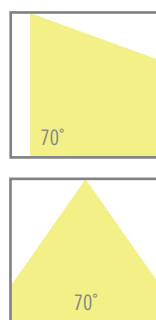

QUALITY CERTIFICATES :