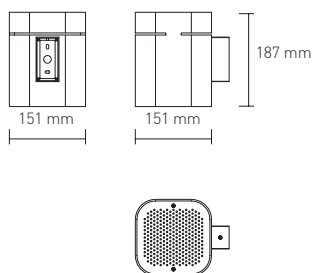

NEXIA BOX_WALL

LED fixture in aluminum. Wall version.

18121 -		Colour	CRI / Temp.	Angle	Led	Dimming	Class
0	White	G	827	1 15°	2 1500 lm / 12 W	D Dali	I
1	Black	C	830	3 36°	3 2000 lm / 17,5 W		
2	Grey	N	840	7 70°	4 3000 lm / 25 W		
A	Copper	H	927		5 4000 lm / 33 W		
D	Gold	E	930				
G	Graphite	F	940				

2000 g	25°	1	20	IP	CRI=80/90	2-SDCM	50.000 h	230 V	DRIVER	LED	<5%
--------	-----	---	----	----	-----------	--------	----------	-------	--------	-----	-----

DESCRIPTION

-Wall lighting LED fixture. Includes ball and socket joint for the adjustable function.

INSTALLATION

-Easy installation to the wall with screws (*screws not supplied*).

ELECTROLYTIC · ELECTROLÍTICO ■ A Cooper · Cobre ■ D Gold · Oro ■ G Graphite · Grafito

QUALITY CERTIFICATES :