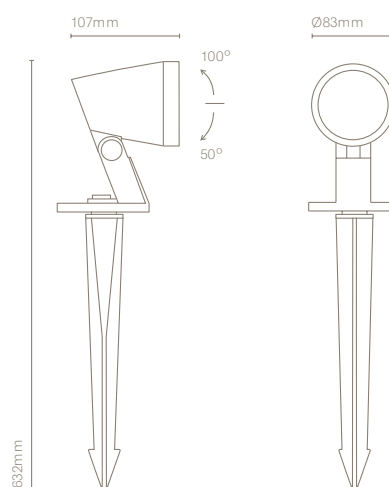

Model:

24111-*	COLOUR	CRI/TEMP.
Y	Anthracite	GU GU10

0,3 m cable.

* Delivery in 2-5 weeks/ Entrega en 2-5 semanas

24111-

Collection:

24110-

Quality certificates: