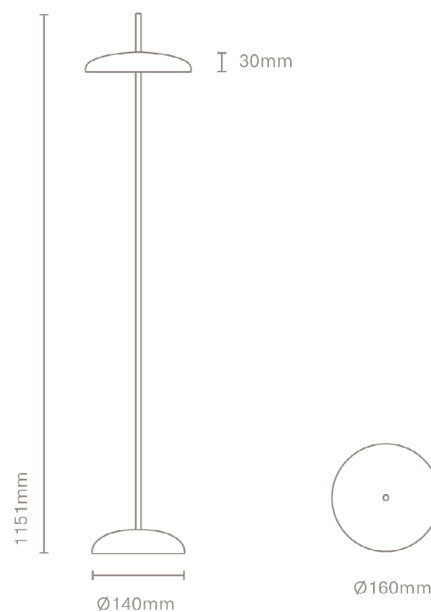

Model:

	Colour	CRI/Temp.	Led
31101-	● 1 Black	S 823+827+830	0 500lm / 3W
	● B Blue Grey		
	● C Coral Red		
	● J Cement Grey		
	● P Pebble Grey		
	● Q Honey Yellow		

* Push button dimming / Regulación a través de botón